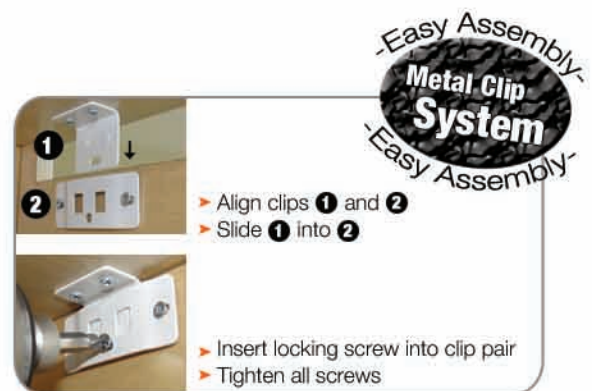

Vanity with 1 Drawer Base

Step-by-Step Assembly Instructions

Code	Item	Qty
A	R/L SIDE PANEL	2
D	BOTTOM PANEL	1
H	BACK PANEL	1
J	TOE KICK PLATE	1
K	DRAWER GLIDE	4
M	FRONT FACE	1
N	DRAWER HEAD	2
T	REAR SLIDE BRACKET	4
V	DRAWER BOX	2

Flip this page for steps 5-7 →

Vanity with 1 Drawer Base

Step-by-Step Assembly Instructions

Code	Item	Qty
A	R/L SIDE PANEL	2
D	BOTTOM PANEL	1
H	BACK PANEL	1
J	TOE KICK PLATE	1
K	DRAWER GLIDE	4
M	FRONT FACE	1
N	DRAWER HEAD	2
T	REAR SLIDE BRACKET	4
V	DRAWER BOX	2