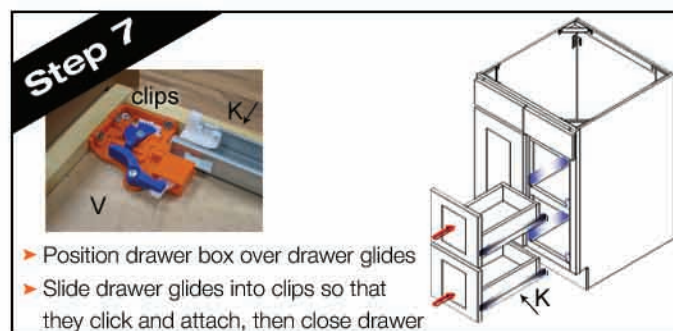

Vanity with 1 Drawer Base

Step-by-Step Assembly Instructions

Code	Item	Qty
A	R/L SIDE PANEL	2
D	BOTTOM PANEL	1
H	BACK PANEL	1
J	TOE KICK PLATE	1
K	DRAWER GLIDE	4
M	FRONT FACE	1
N	DRAWER HEAD	2
T	REAR SLIDE BRACKET	4
V	DRAWER BOX	2

Flip this page for steps 5-7 →

Vanity with 1 Drawer Base

Step-by-Step Assembly Instructions

Code	Item	Qty
A	R/L SIDE PANEL	2
D	BOTTOM PANEL	1
H	BACK PANEL	1
J	TOE KICK PLATE	1
K	DRAWER GLIDE	4
M	FRONT FACE	1
N	DRAWER HEAD	2
T	REAR SLIDE BRACKET	4
V	DRAWER BOX	2