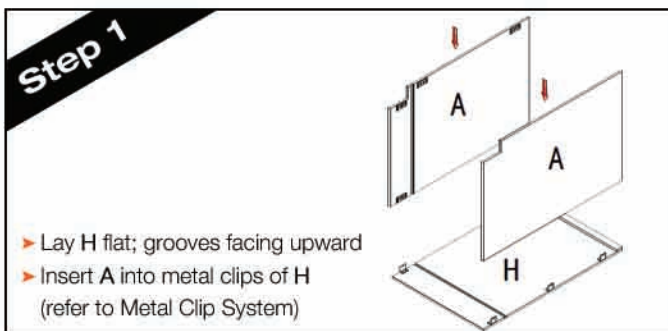

Vanity with 1 Drawer Base

Step-by-Step Assembly Instructions

Code	Item	Qty
A	R/L SIDE PANEL	2
D	BOTTOM PANEL	1
H	BACK PANEL	1
J	TOE KICK PLATE	1
K	DRAWER GLIDE	4
M	FRONT FACE	1
N	DRAWER HEAD	2
T	REAR SLIDE BRACKET	4
V	DRAWER BOX	2