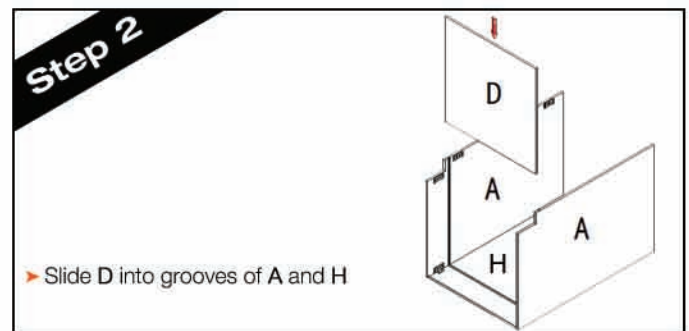

Vanity with 1 Drawer Base

Step-by-Step Assembly Instructions

Code	Item	Qty
A	R/L SIDE PANEL	2
D	BOTTOM PANEL	1
H	BACK PANEL	1
J	TOE KICK PLATE	1
K	DRAWER GLIDE	4
M	FRONT FACE	1
N	DRAWER HEAD	2
T	REAR SLIDE BRACKET	4
V	DRAWER BOX	2