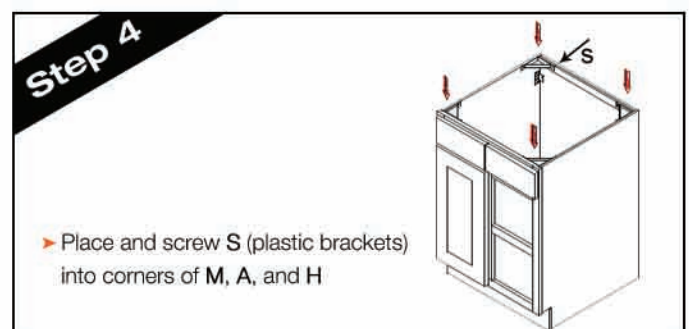

Vanity with 1 Drawer Base

Step-by-Step Assembly Instructions

Code	Item	Qty
A	R/L SIDE PANEL	2
D	BOTTOM PANEL	1
H	BACK PANEL	1
J	TOE KICK PLATE	1
K	DRAWER GLIDE	4
M	FRONT FACE	1
N	DRAWER HEAD	2
T	REAR SLIDE BRACKET	4
V	DRAWER BOX	2

Flip this page for steps 5-7 →

Vanity with 1 Drawer Base

Step-by-Step Assembly Instructions

Code	Item	Qty
A	R/L SIDE PANEL	2
D	BOTTOM PANEL	1
H	BACK PANEL	1
J	TOE KICK PLATE	1
K	DRAWER GLIDE	4
M	FRONT FACE	1
N	DRAWER HEAD	2
T	REAR SLIDE BRACKET	4
V	DRAWER BOX	2