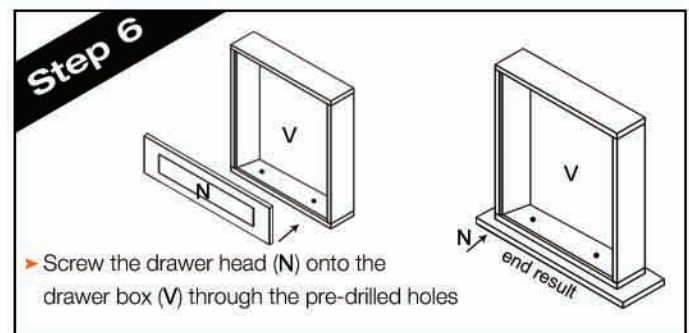

Vanity with 1 Drawer Base

Step-by-Step Assembly Instructions

Code	Item	Qty
A	R/L SIDE PANEL	2
D	BOTTOM PANEL	1
H	BACK PANEL	1
J	TOE KICK PLATE	1
K	DRAWER GLIDE	4
M	FRONT FACE	1
N	DRAWER HEAD	2
T	REAR SLIDE BRACKET	4
V	DRAWER BOX	2

Flip this page for steps 5-7 →

Vanity with 1 Drawer Base

Step-by-Step Assembly Instructions

Code	Item	Qty
A	R/L SIDE PANEL	2
D	BOTTOM PANEL	1
H	BACK PANEL	1
J	TOE KICK PLATE	1
K	DRAWER GLIDE	4
M	FRONT FACE	1
N	DRAWER HEAD	2
T	REAR SLIDE BRACKET	4
V	DRAWER BOX	2