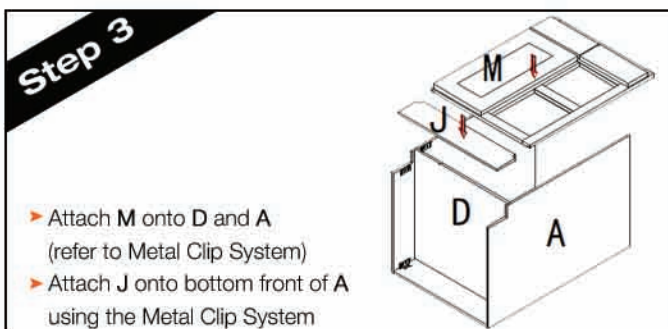

Vanity with 1 Drawer Base

Step-by-Step Assembly Instructions

Code	Item	Qty
A	R/L SIDE PANEL	2
D	BOTTOM PANEL	1
H	BACK PANEL	1
J	TOE KICK PLATE	1
K	DRAWER GLIDE	4
M	FRONT FACE	1
N	DRAWER HEAD	2
T	REAR SLIDE BRACKET	4
V	DRAWER BOX	2