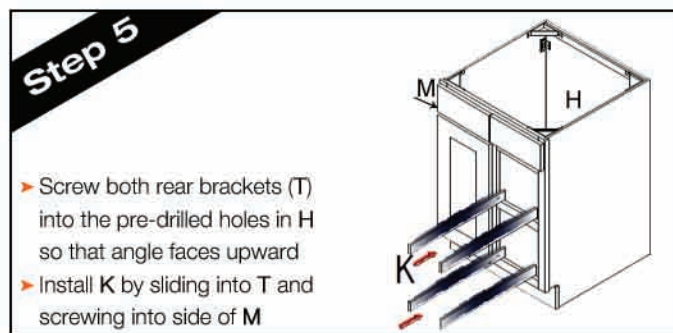

Vanity with 1 Drawer Base

Step-by-Step Assembly Instructions

Code	Item	Qty
A	R/L SIDE PANEL	2
D	BOTTOM PANEL	1
H	BACK PANEL	1
J	TOE KICK PLATE	1
K	DRAWER GLIDE	4
M	FRONT FACE	1
N	DRAWER HEAD	2
T	REAR SLIDE BRACKET	4
V	DRAWER BOX	2

Flip this page for steps 5-7 →

Vanity with 1 Drawer Base

Step-by-Step Assembly Instructions

Code	Item	Qty
A	R/L SIDE PANEL	2
D	BOTTOM PANEL	1
H	BACK PANEL	1
J	TOE KICK PLATE	1
K	DRAWER GLIDE	4
M	FRONT FACE	1
N	DRAWER HEAD	2
T	REAR SLIDE BRACKET	4
V	DRAWER BOX	2